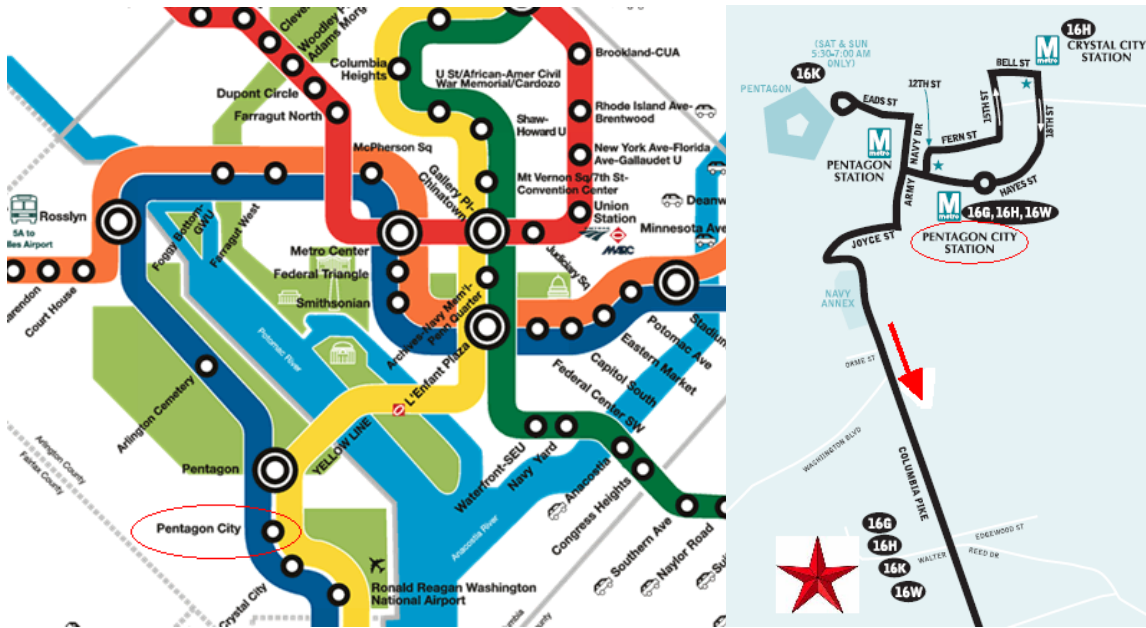

...then westbound Columbia Heights West #16 MetroBus down Columbia Pike to South Walter Reed Drive.

Get off bus, turn right onto South Walter Reed Drive, and walk two blocks to the Arlington Career Center. Walk down the driveway to the right of the Public Library to find the Sprint entrance.

#16 MetroBus Sunday Schedule
Westbound starting at 7:49AM every 30 minutes; Eastbound ending at 10:00PM every 30 minutes.

From Hotel Harrington: Take Blue Line Metro from Metro Center Station at 12th and F towards Franconia/Reagan National.

From Dupont Circle: Take Red Line towards Glenmont two stops to Metro Center Station. Change to Blue Line.

From Crystal City: Take Blue Line one stop to Pentagon City Station.

From Rosalyn: Take Blue Line three stops to Pentagon City Station.

Metro Information: <http://www.wmata.com/> and 202/637-7000.
MetroBus Schedule: <http://www.wmata.com/timetables/va/16g-w.pdf>

Driving Directions: Outbound I-395 to Washington Boulevard exit. Washington Blvd to Columbia Pike West exit. Columbia Pike West to South Walter Reed Drive. Right onto S. Walter Reed Dr (landmark: Arlington Cinema). The Arlington Career Center is two blocks down S. Walter Reed Dr. on the left. Pull into the parking lot driveway on the other side of the public library. Ample free parking available.